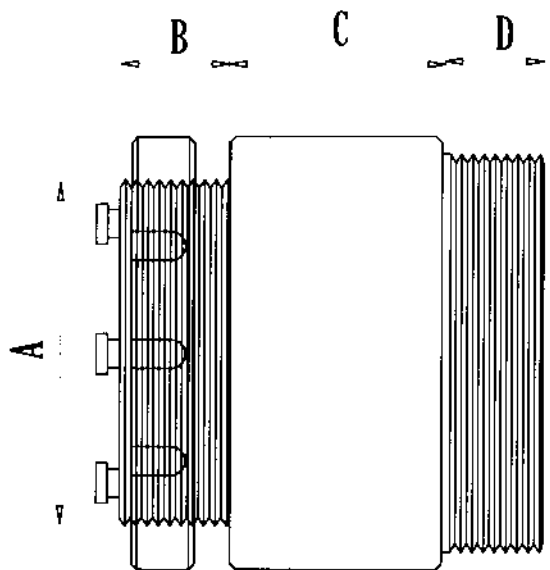

For 6mm & 4mm inserts

Sekt

Plug

All threads 1.5mm pitch

| | SCKT 50 | SCKT 70 | PLUG 50 | PLUG 70 |
|---|---------|---------|---------|----------|
| A | 40 mm | 58.5 mm | 43.5 mm | 62.5 mm |
| B | 13 mm | 13 mm | 4 mm | 4 mm |
| C | 25 mm | 25 mm | 16.5 mm | 16.35 mm |
| D | 12 mm | 12 mm | 40 mm | 58 mm |
| E | 46 mm | 65 mm | 24 mm | 24 mm |