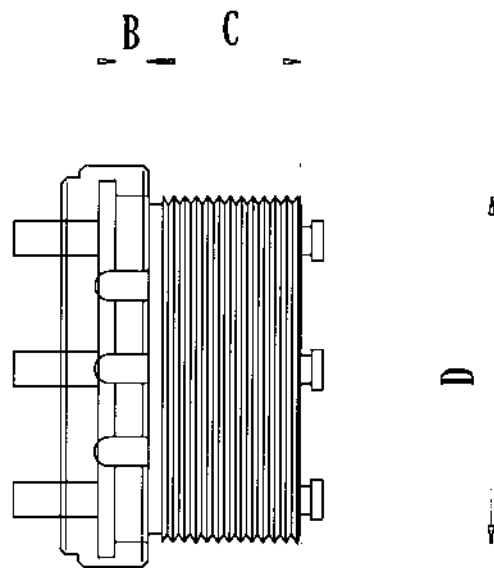

For 6mm & 4mm inserts

Sekt

Plug

All threads 1.5mm pitch

| | SCKT 50 | SCKT 70 | PLUG 50 | PLUG 70 |
|---|---------|---------|---------|----------|
| A | 40 mm | 58.5 mm | 43.5 mm | 62.5 mm |
| B | 13 mm | 13 mm | 4 mm | 4 mm |
| C | 25 mm | 25 mm | 16.5 mm | 16.35 mm |
| D | 12 mm | 12 mm | 40 mm | 58 mm |
| E | 46 mm | 65 mm | 24 mm | 24 mm |